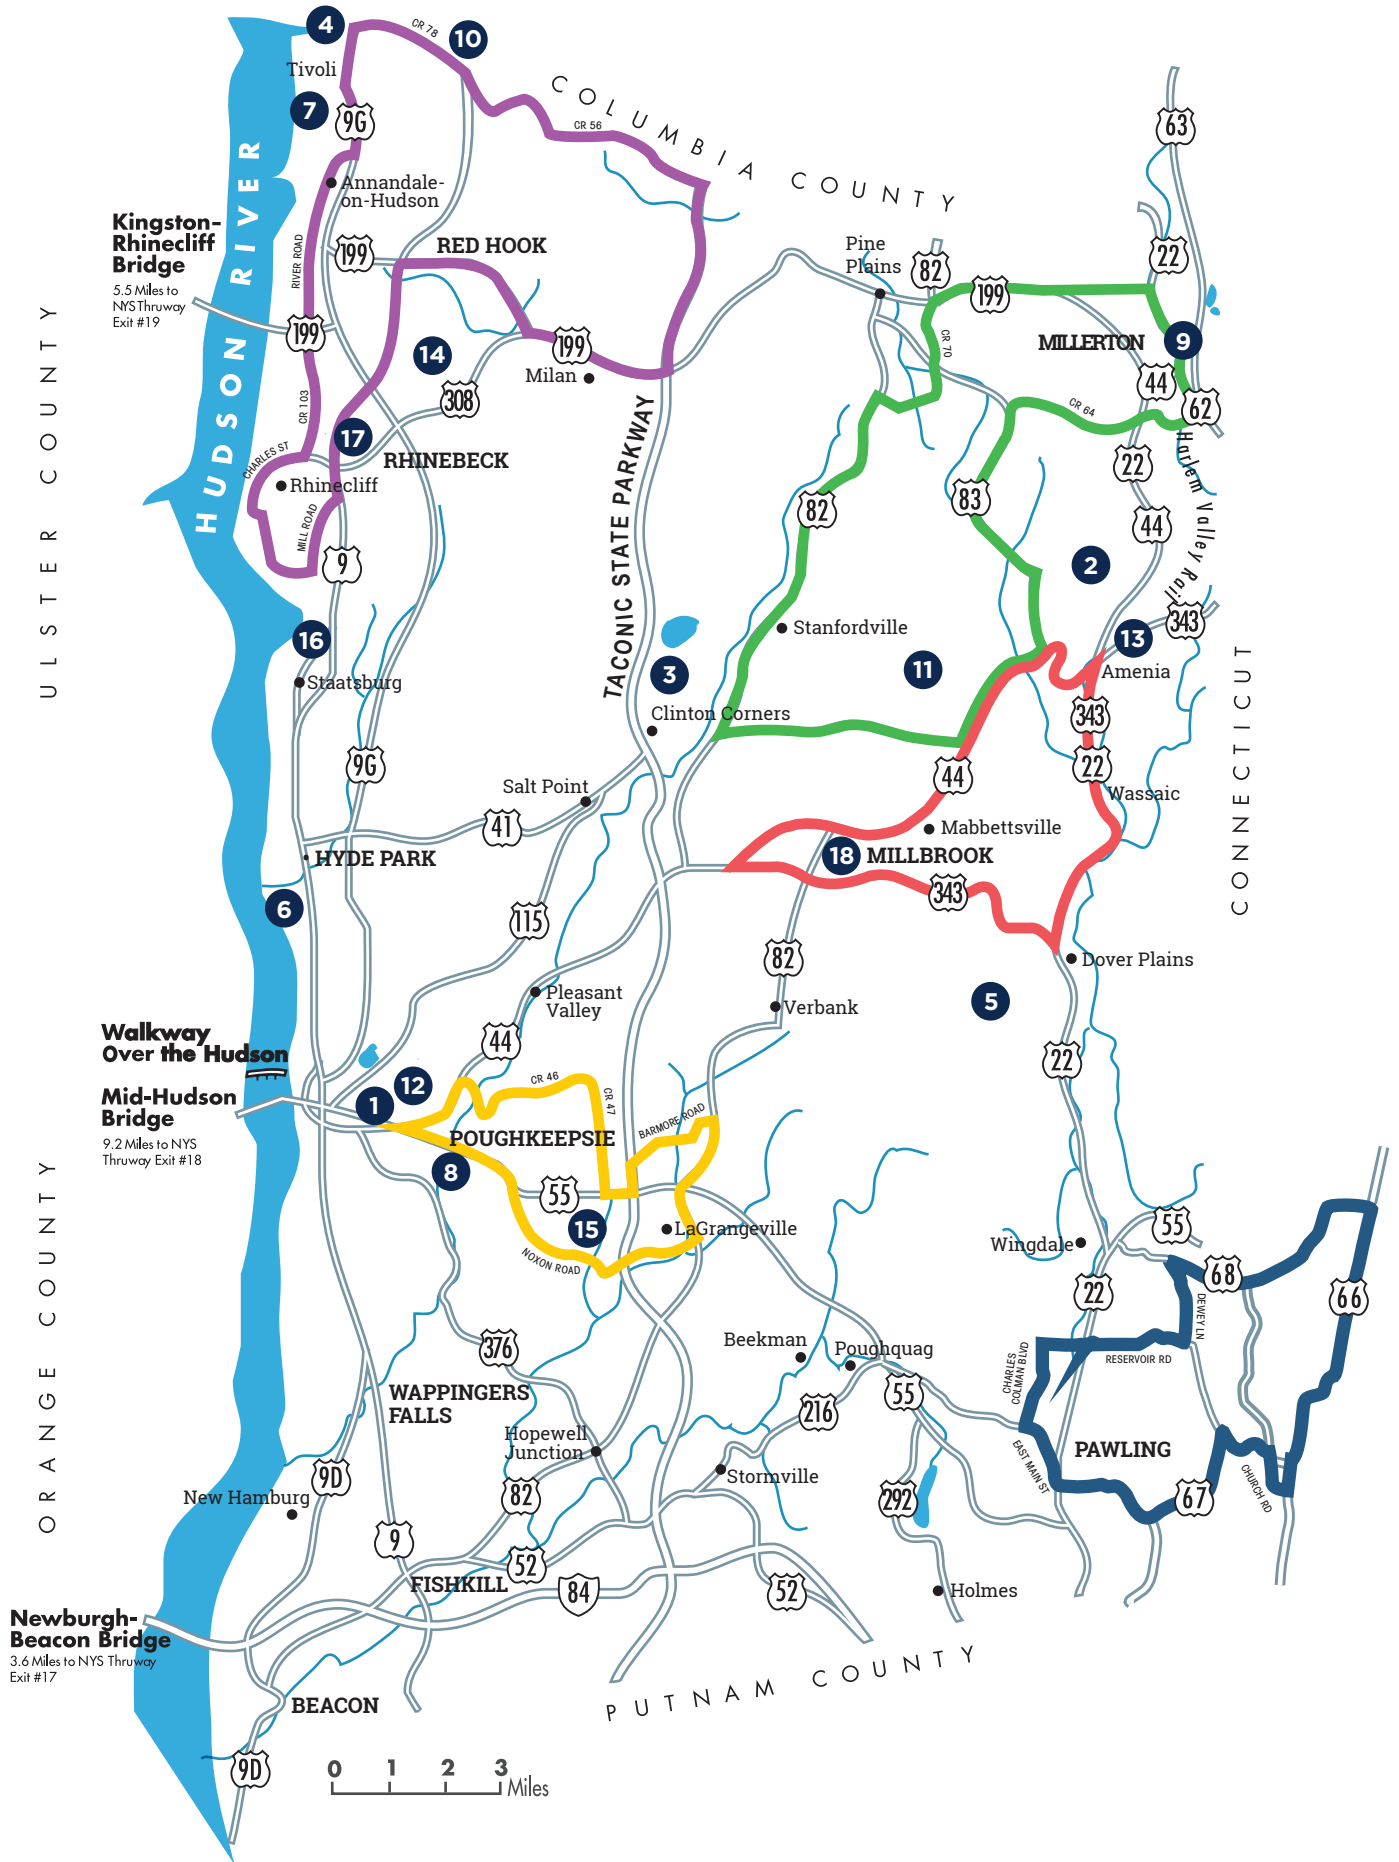

Motorcycle Tour Map

DUTCHESS
TOURISM

- | | | |
|---|--|--|
| 1 The Artist's Palette | 7 Fisher Center for the Performing Arts | 13 Monte's Local Kitchen & Tap Room |
| 2 Cascade Mountain Winery & Restaurant | 8 Frances Lehman Loeb Art Center | 14 Old Rhinebeck Aerodrome |
| 3 Clinton Vineyards | 9 Harney & Sons Tea Shop | 15 Sprout Creek Farm |
| 4 The Corner | 10 Mead Orchards | 16 Staatsburgh State Historic Site |
| 5 Crown Maple at Madava Farms | 11 Millbrook Vineyards & Winery | 17 Terrapin Restaurant |
| 6 The Culinary Institute of America | 12 Mill House Brewing Company | 18 Trattoria San Giorgio |